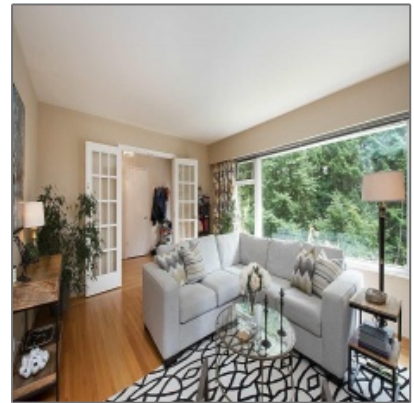

## Details

Property Type:	Residential Detached	Listing ID:	R2508936
Price:	\$2,999,000	Bedrooms:	4
Bathrooms:	3	Living area (Sq.Ft):	2,430 Sqft
Year Built:	1957		

VIRANI REAL ESTATE ADVISORS

604.913.1000 | info@virani.ca | www.virani.ca