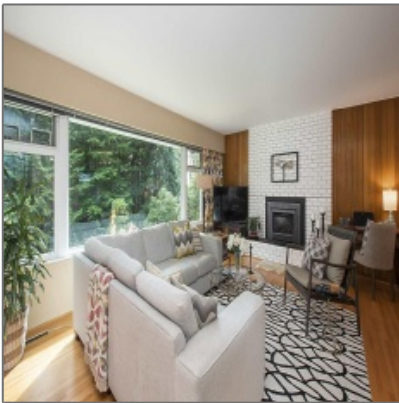

## Details

Property Type:	Residential Detached	Listing ID:	R2508936
Price:	\$2,999,000	Bedrooms:	4
Bathrooms:	3	Living area (Sq.Ft):	2,430 Sqft
Year Built:	1957		

VIRANI REAL ESTATE ADVISORS

604.913.1000 | info@virani.ca | www.virani.ca