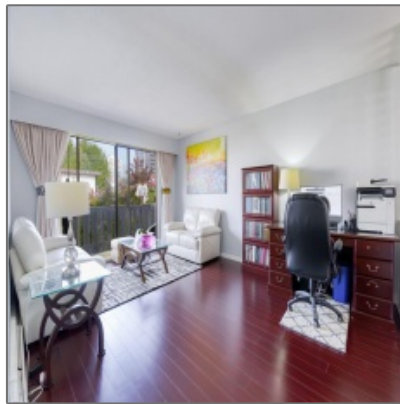

## Details

Property Type:	Residential Attached	Listing ID:	R2512141
Price:	\$348,000	Bedrooms:	1
Bathrooms:	1	Living area (Sq.Ft):	696 Sqft
Year Built:	1969		

VIRANI REAL ESTATE ADVISORS

604.913.1000 | info@virani.ca | www.virani.ca