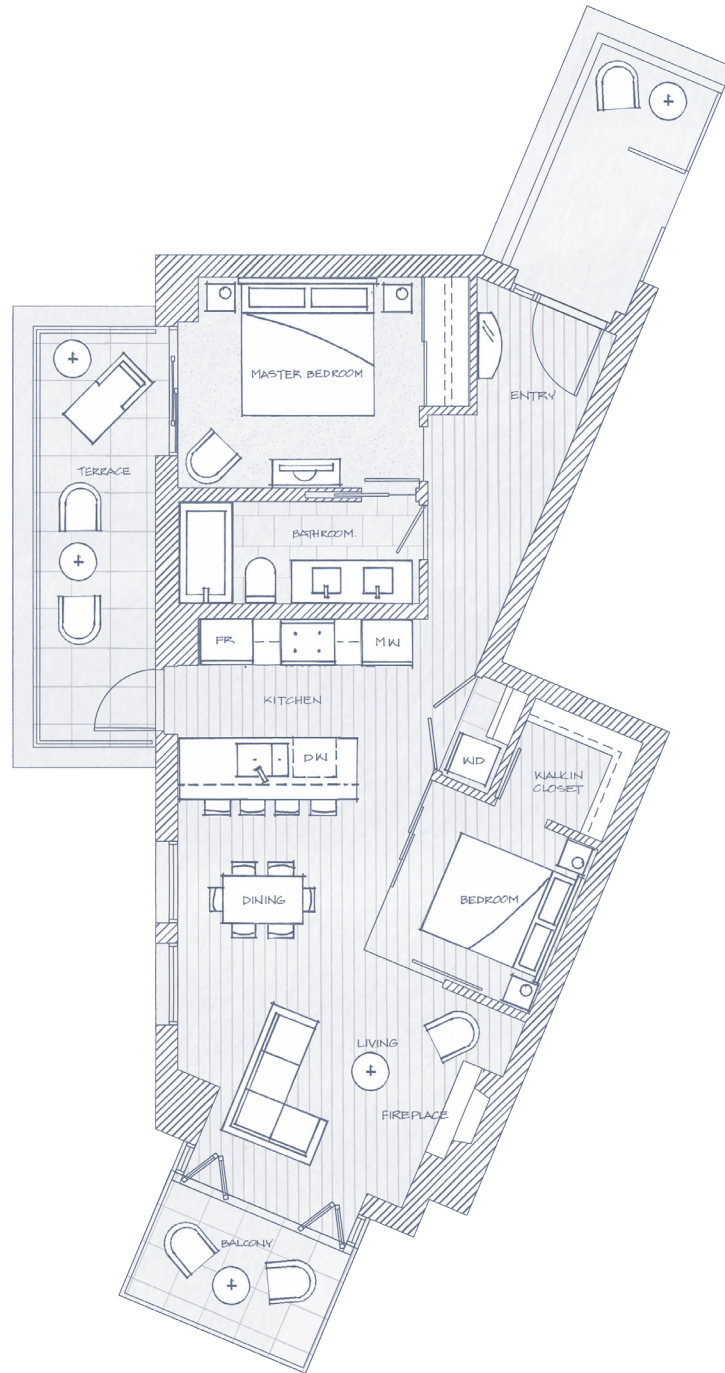

HORSESHOE BAY

OCEANFRONT VILLAS PLAN 14

Junior 2 Bedroom
1,213 sf Total Living
Terrace + Balcony 274 sf

OCEANFRONT VILLAS

FLOOR 6

WEST
VANCOUVER
CANADA