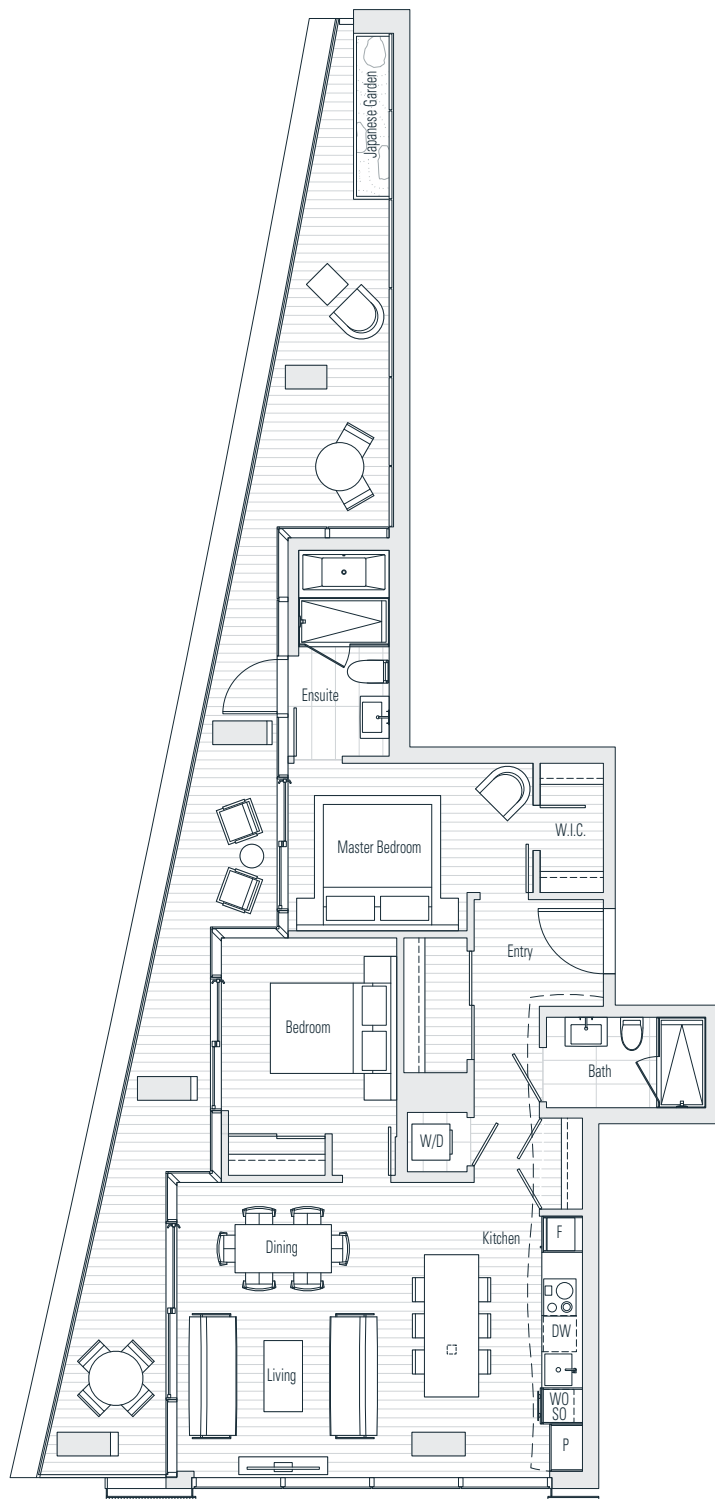

# Alberni

by  
Kengo  
Kuma

隈  
研  
吾

## 2002

2 Bedroom  
1,540 sf

← N Floor 20

Dimensions, sizes, specifications, layouts and materials are approximate only and subject to change without notice. Interior square footage is combined with balcony square footage and included in total advertised square footage of the homes. Japanese garden sizes / configurations and façade panel locations are approximate and vary depending on the home. Not all homes have Japanese Gardens or soaking tubs. Please ask sales representative for details. E. & O. E.