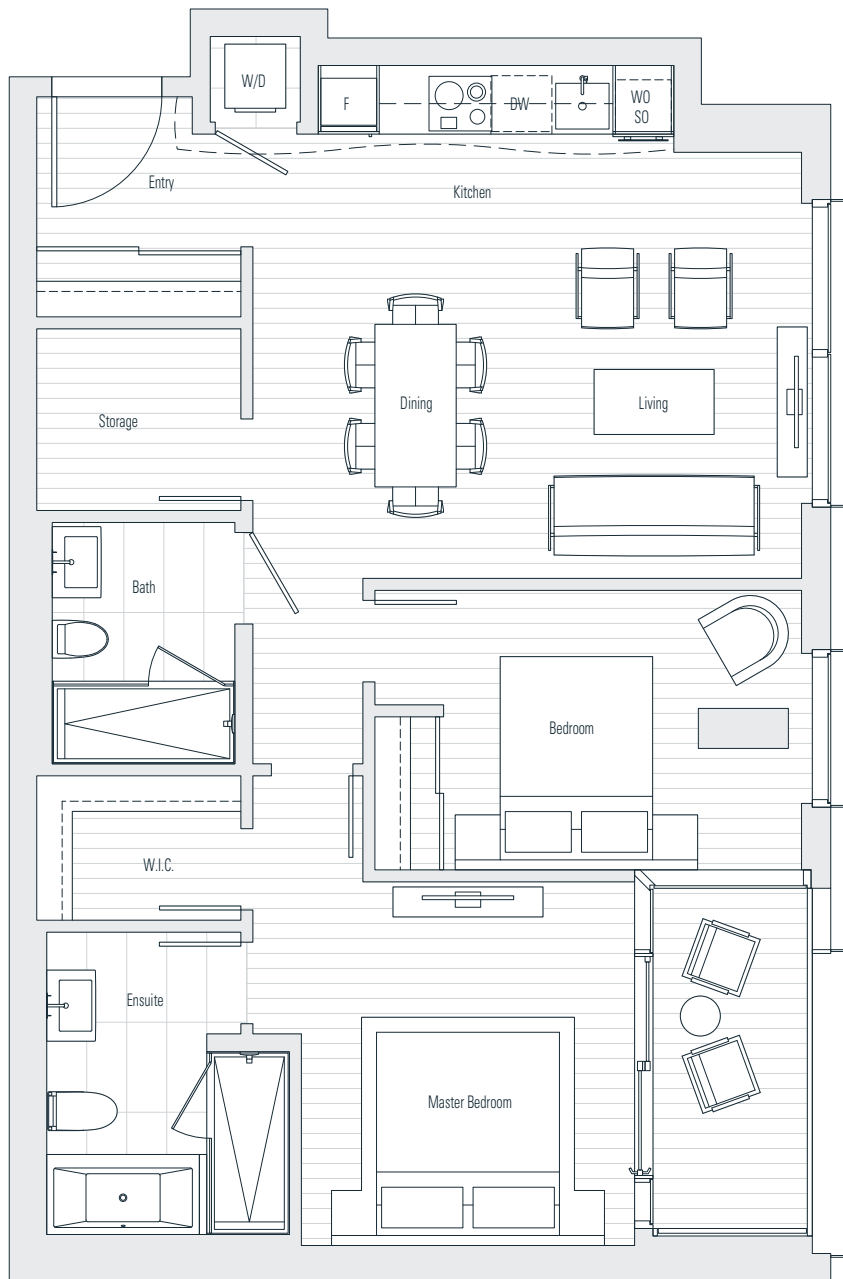

# Alberni

by  
Kengo  
Kuma

隈  
研  
吾

2005

2 Bedroom  
1,142 sf

← N Floor 20

Dimensions, sizes, specifications, layouts and materials are approximate only and subject to change without notice. Interior square footage is combined with balcony square footage and included in total advertised square footage of the homes. Japanese garden sizes / configurations and façade panel locations are approximate and vary depending on the home. Not all homes have Japanese Gardens or soaking tubs. Please ask sales representative for details. E. & O. E.