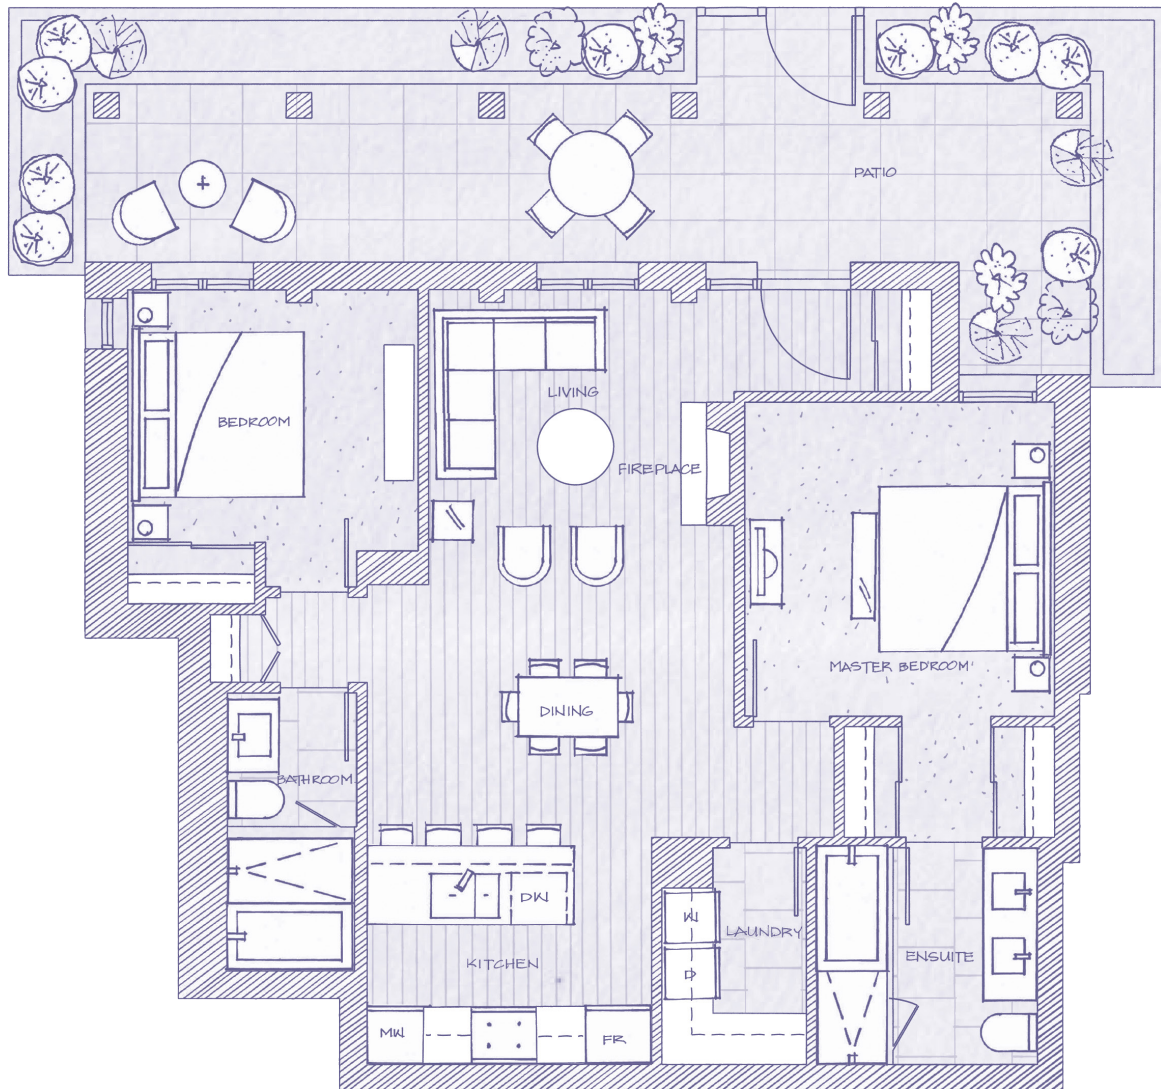

HORSESHOE BAY

CHERRY BLOSSOM VILLAS

PLATEAU C/4A **PLAN C**

2 Bedroom / 1,428 sf Total Living

Patio 304 sf

CHERRY BLOSSOM VILLAS

FLOOR 2

WEST VANCOUVER CANADA